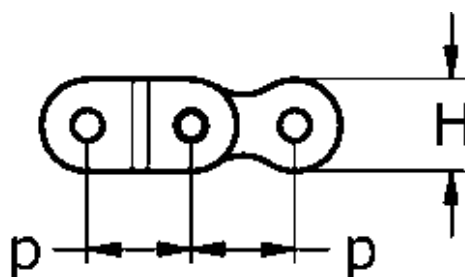

Article number: 61370235102008

Description: Tsubaki 06 B-2 Duplex double cranked link 2POL
Neptune.

Note: 06 B-2

Measures

$b1 = 5.72$

$t = 1$

$d1 = 6.35$

$d2 = 3.27$

$H = 8.2$

$L1 = 11.43$

$P = 9.525$

$pt = 10.24$

$T = 1.3$