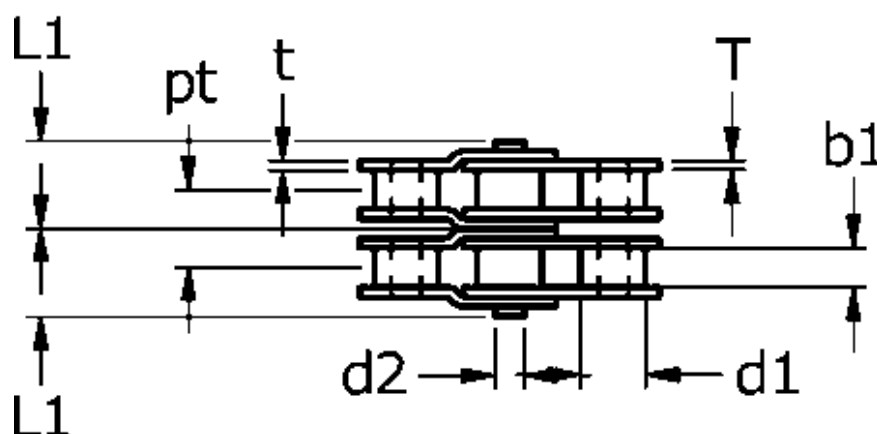

Article number: 61370235102008

Description: Tsubaki 06 B-2 Duplex double cranked link 2POL
Neptune.

Note: 06 B-2

Measures

$b1 = 5.72$

$t = 1$

$d1 = 6.35$

$d2 = 3.27$

$H = 8.2$

$L1 = 11.43$

$P = 9.525$

$pt = 10.24$

$T = 1.3$